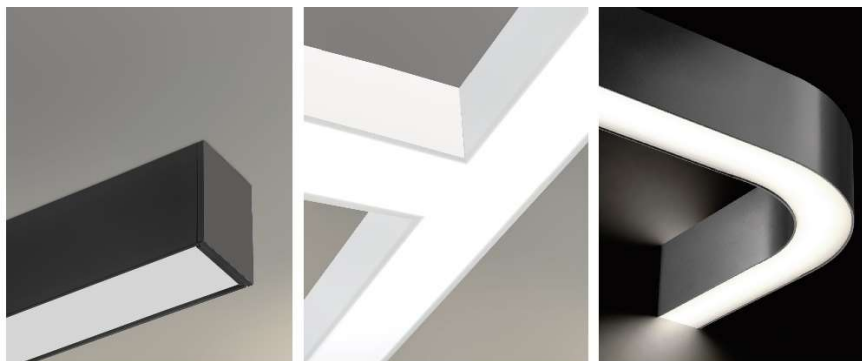

LCM RANGE

LED SURFACE, SUSPENDED OR RECESSED MODULAR OR CONTINUOUS SYSTEM

The LCM is manufactured from high grade extruded aluminium in modular – 850, 1250, 1,550 & 2,530mm lengths or as a continuous length / geometric arrangement. It comes as standard with a flat panel opal PMMA diffuser. A low glare Micro Prism diffuser is also available.

The LCM can be supplied with DALI dimmable drivers (DSI dimming versions are also available) with integral emergency options, and the choice of being either surface mounted, recessed or suspended (wire suspensions as standard although rods are available). Combined with the choice of lengths and output options, this flexibility makes the LCM ideal for reception areas, offices, retail and public buildings.

FEATURES

- Opal PMMA flat panel diffuser as standard.
- Low glare micro-prismatic diffuser option.
- Integral emergency and self-test conversions.
- DALI and DSI dimming available
- CRI 80 – CRI 90 available on request
- 3,000k or 4,000k colour option – tuneable white available on request.
- Surface, suspended or recessed.
- Modular, continuous or geometric arrangements available.
- 90° Radiused sections available
- White (RAL9010) as standard - other RAL colours available on request.