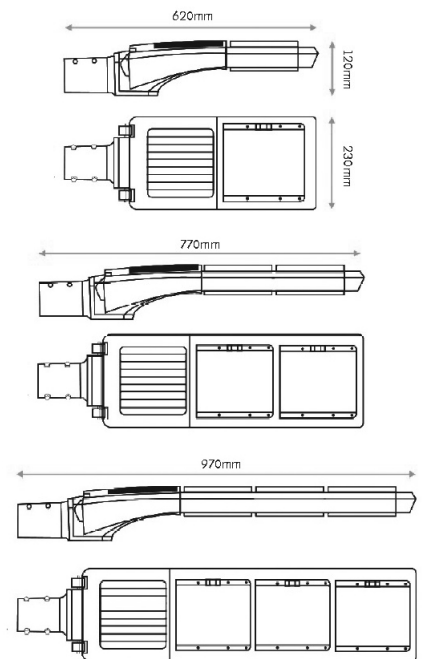

LSL RANGE

IP65 LED STREET LIGHT

FEATURES

- Light Weight Slim line Design
- IP65 rated
- Efficacy > 100 lm/W
- Suitable for 60mm diameter spigot
- 50,000 hour life
- Mounting from the back or from below

DIMENSIONS

The LSL is an LED street light available in 3 sizes / outputs that comes IP65 rated as standard. The light-weight, extruded aluminium housing is powder coated for longevity making this fitting suitable for any exterior projects such as public areas, roads, residential streets and other similar applications. It comes as standard with a mount for fixing to a 60mm diameter pole. This can be rotated to allow for mounting from the back or from below for added flexibility.

The fitting is supplied with 4,000k (cool white) colour temperature LED diodes and a fixed output driver as standard.

LUMINAIRE CAT NO	NOMINAL SIZE MM	LUMEN OUTPUT	POWER WATTS	WEIGHT KGS	DIM OPT
LSL060	620 x 320	6,200	60.5	4.1	●
LSL120	770 x 320	12,494	120.0	7.7	●
LSL180	970 x 320	18,368	176.5	10.8	●