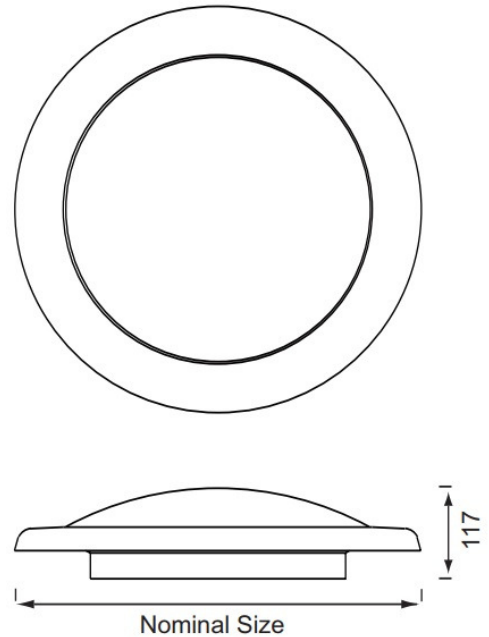

DIMENSIONS

This modern range of wall or ceiling mounted luminaires are an extension of our HZH luminaire with the addition of an over bezel. The oversized outer bezel is finished in white as standard but can be metallised in either brass or chrome. As with the HZH this fitting can have a backlight feature which produces a coloured 'halo' effect around the luminaire. Supplied with a TP(a) LED specific diffuser with high light transmission properties.

| LUMINAIRE CAT NO | NOMINAL SIZE MM | POWER (tcW) | LUMEN OUTPUT* | WEIGHT KGS | EM OPTION | DIM OPTION |
|------------------|-----------------|-------------|---------------|------------|-----------|------------|
| WZH430 | 525 | 20.8 | 2,250 | 3.5 | • | • |
| WZH430(HO) | 525 | 27.3 | 2,855 | 3.5 | • | • |